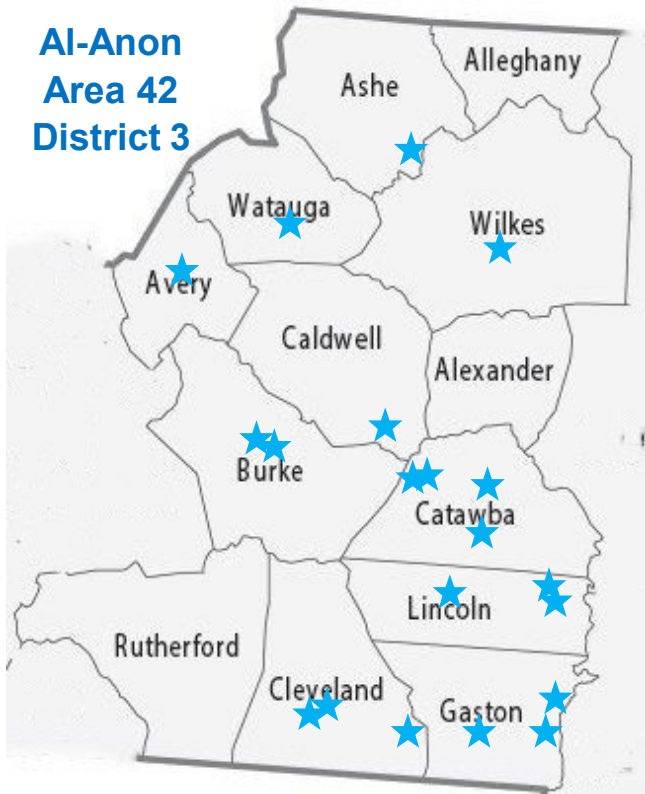

**Al-Anon
Area 42
District 3**

ASHE COUNTY
Ashe Serenity AFG

AVERY COUNTY
Newland AFG

BURKE COUNTY
Burke Serenity AFG
New Hope AFG

CALDWELL COUNTY
Granite Falls AFG

CATAWBA COUNTY
Circle of Hope AFG
New Beginnings AFG
Serenity Hope & Chocolate AFG
Tuesday Night AFG

CLEVELAND COUNTY
Kings Mountain AFG
No Name AFG (Shelby)
Shelby AFG

GASTON COUNTY
Belmont AFG
Gastonia Tuesday Morning AFG
Mount Holly AFG
Saturday 12 Steps AFG (Zoom)

LINCOLN COUNTY
Abby Park AFG
Just For Today AFG
Starting Over AFG

WATUAGA COUNTY
Boone AFG

WILKES COUNTY
Foothills AFG

ZOOM MEETING
Saturday 12 Steps AFG

Al-Anon Family Groups

Al-Anon Area 42 encompasses North Carolina and Bermuda. District 3 serves people in the following counties: Alexander, Alleghany, Ashe, Avery, Burke, Caldwell, Catawba, Cleveland, Gaston, Lincoln, Rutherford, Watauga, and Wilkes.

The Al-Anon Declaration

*When anyone, anywhere, reaches out for help, let the hand of Al-Anon and Alateen always be there, and -
LET IT BEGIN WITH ME!*

The Serenity Prayer

*God grant me serenity
To accept the things I cannot change,
Courage to change the things I can,
And wisdom to know the difference.*

Area 42 Al-Anon/Alateen of NC and Bermuda
www.ncbermudaafg.org

Al-Anon/Alateen World Service Office
www.al-anon.org 1-800-344-2666

Al-Anon/Alateen Literature Office
www.alanonraleigh.com
3509 Haworth Dr., Suite 200, Raleigh, NC 27609
919-787-1653

Charlotte Al-Anon Information & Bookstore
www.charlottealanon.org
2810 Providence Road, Charlotte, NC 28211
704-523-1159